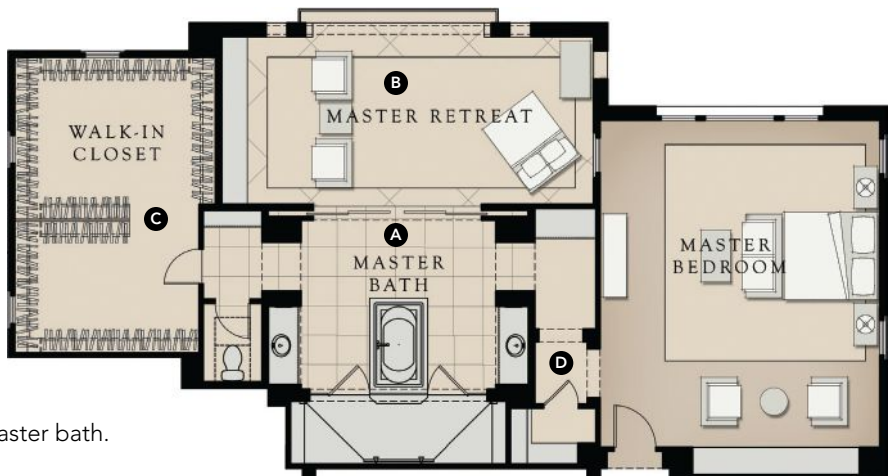

#### BATH SIZE

Width: 18 feet, 6 inches  
Depth: 12 feet, 9 inches  
Living area: 235 sf

The luxury homes of Estates at Del Sur, built by CalAtlantic Homes, range from 4,396 square feet to 7,384 square feet. North of San Diego, they offer panoramic canyon and mountain views as well as distant ocean vistas. Plan 3 was designed in a Tuscan farmhouse style and features a large master suite with a resort-style master bath opening onto a large covered terrace. Floors and walls are sheathed in 2-by-6-foot marble slabs. Warmed by heat lamps in the ceiling above, the terrace is an extension of the master bath.

- A** The 235-square-foot master bath features dual floating vanities, a spacious spa tub, and an oversize shower surrounded by frameless glass
- B** Because its walls are faced in smooth stone rather than rough stucco and its floors are of the marble used within the bath rather than Monterey decking, the 318-square-foot space reads as the luxurious master retreat that it is, and not a deck
- C** At 308 square feet, the master closet, directly off the master bath, offers 66 linear feet of storage space
- D** A small hall, which includes linen storage, leads off the spacious 470-square-foot master bedroom to the master bath